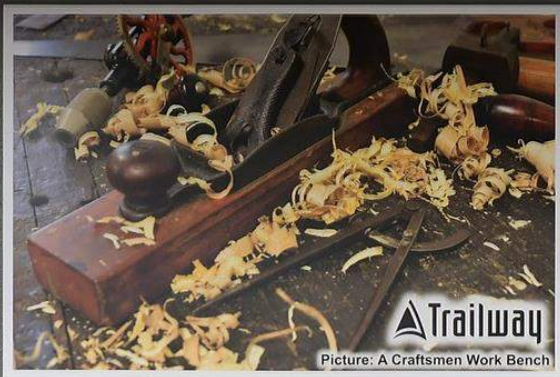

STAIN & PAINT OPTIONS