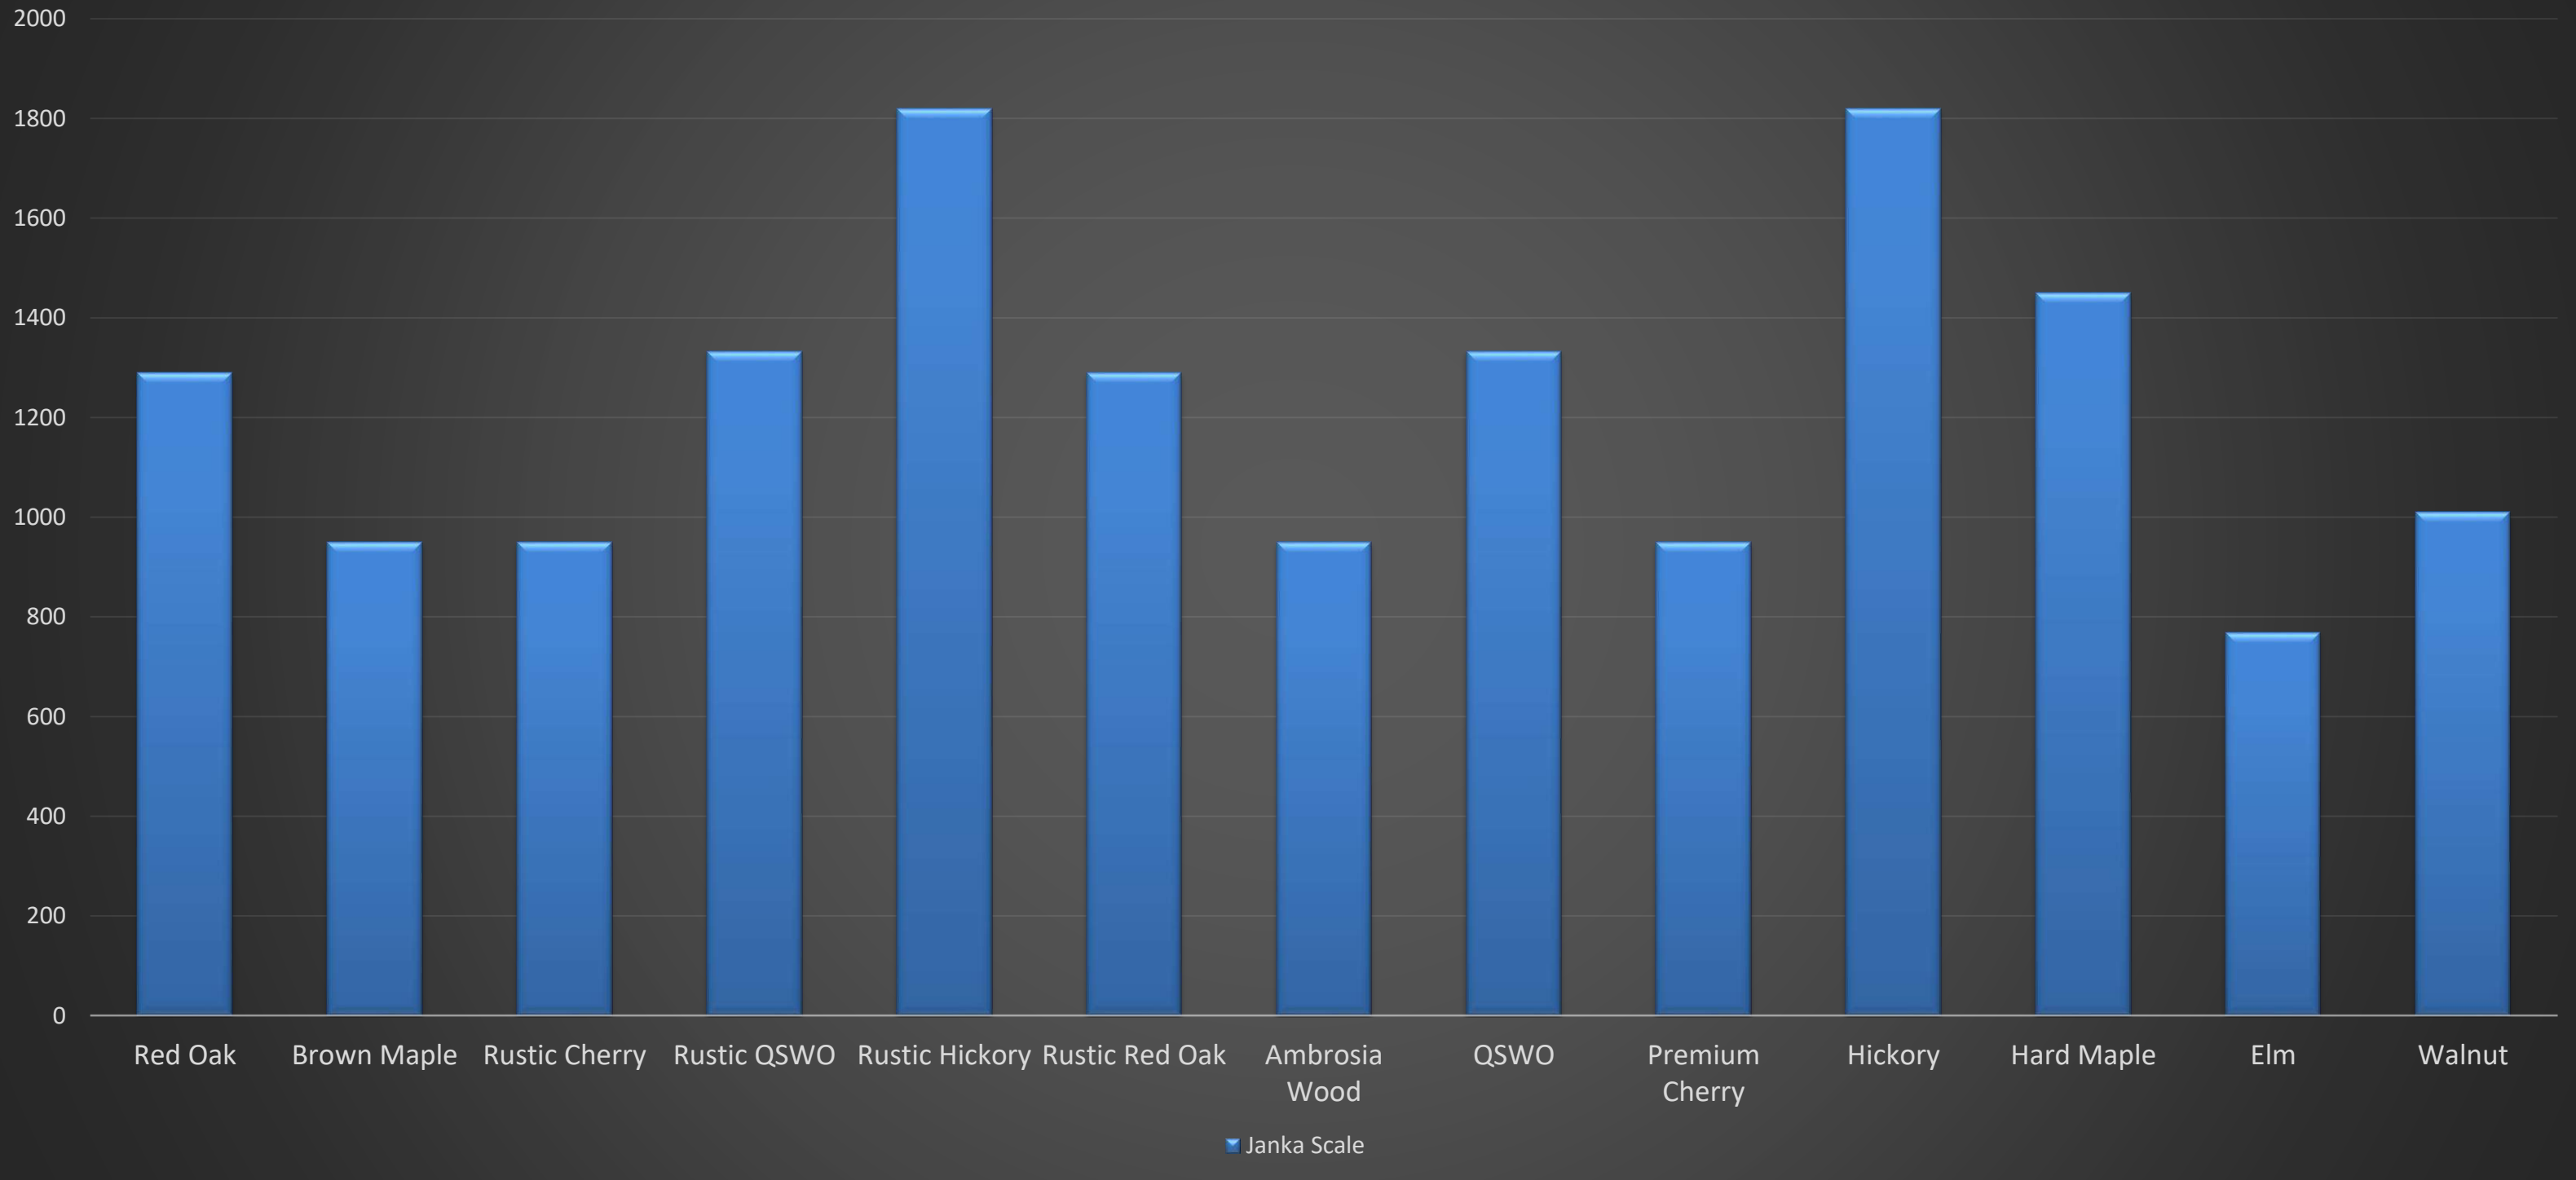

Janka Scale