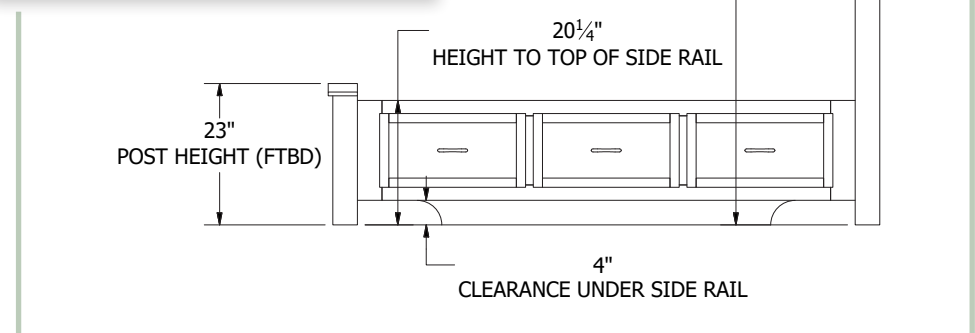

Rail Drawers