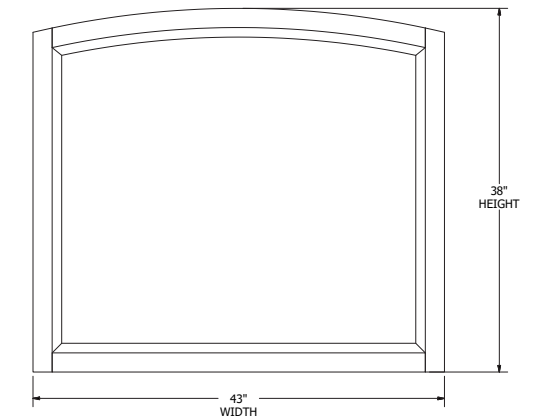

Stanton Media Center

Briarwood
Fine Hardwood Furniture

Stanton Bedroom Collection

Sleigh Bed Dimensions & Feature Options

Twin: 44¼"W x 85"L

Full: 59¼"W x 85"L

Queen: 65¼"W x 92"L

King: 81¼"W x 92"L

Panel Bed Dimensions & Feature Options

Twin: 44¼"W x 83"L

Full: 59¼"W x 83"L

Queen: 65¼"W x 88"L

King: 81¼"W x 88"L

Collection Family & Dimensions

9-Drawer Dresser

7-Drawer Dresser

3-Drawer Nightstand

Lingerie Chest

6-Drawer Chest

5-Drawer Chest

1-Drawer Nightstand

Large Media Center

Small Media Center

Beveled Mirror

Briarwood
Fine Hardwood Furniture

Bellaire Bedroom Collection

Collection Bed Dimensions & Feature Options

Twin: 42 $\frac{1}{4}$ "W x 80"L

Full: 57 $\frac{1}{4}$ "W x 80"L

Queen: 63 $\frac{1}{4}$ "W x 85"L