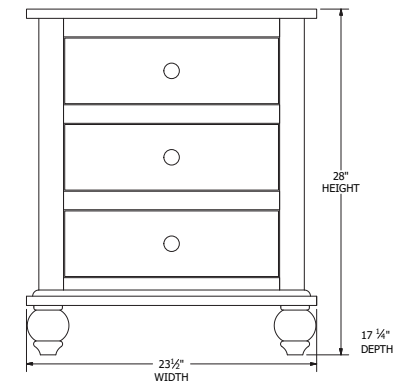

Panel Bed Dimensions & Feature Options

Twin: 44¼"W x 83"L

Full: 59¼"W x 83"L

Queen: 65¼"W x 88"L

King: 81¼"W x 88"L

Collection Family & Dimensions

9-Drawer Dresser

7-Drawer Dresser

3-Drawer Nightstand

Lingerie Chest

6-Drawer Chest

5-Drawer Chest

1-Drawer Nightstand

Large Media Center

Small Media Center

Beveled Mirror

Briarwood
Fine Hardwood Furniture

Bellaire Bedroom Collection

Collection Bed Dimensions & Feature Options

Twin: 42 $\frac{1}{4}$ "W x 80"L

Full: 57 $\frac{1}{4}$ "W x 80"L

Queen: 63 $\frac{1}{4}$ "W x 85"L