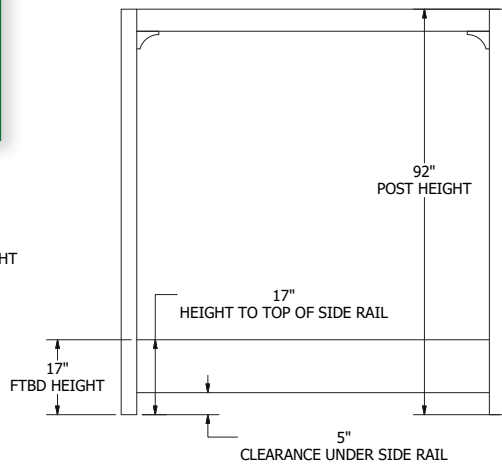

Bellaire Bedroom Collection

Collection Bed Dimensions & Feature Options

Twin: 42 $\frac{1}{4}$ "W x 80"L

Full: 57 $\frac{1}{4}$ "W x 80"L

Queen: 63 $\frac{1}{4}$ "W x 85"L

King: 79 $\frac{1}{4}$ "W x 85"L

Standard Footboard