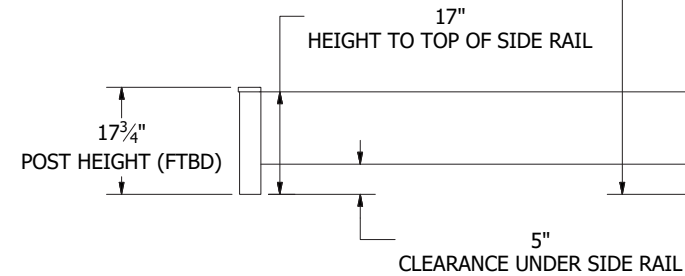

Low Footboard