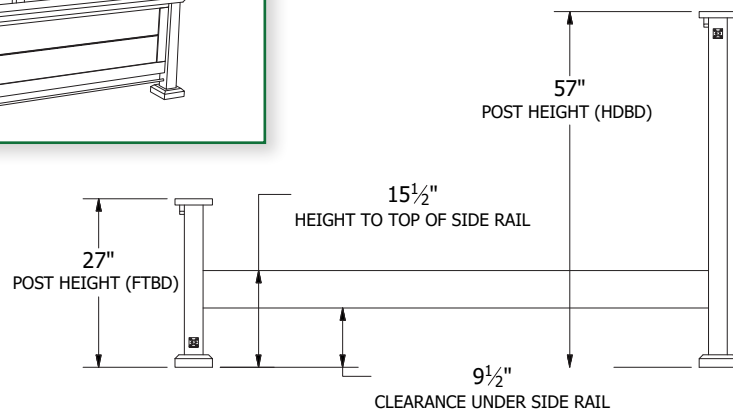

Carla Elizabeth Bedroom Collection

Collection Bed Dimensions & Feature Options

Twin: 45³/₄"W x 85"L

Full: 60³/₄"W x 85"L

Queen: 66³/₄"W x 90"L

King: 82³/₄"W x 90"L

Standard Footboard