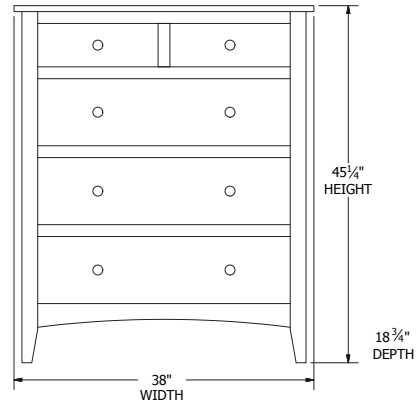

Panel Bed Dimensions & Feature Options

Twin: 44¼"W x 83"L

Full: 59¼"W x 83"L

Queen: 65¼"W x 88"L

King: 81¼"W x 88"L

Collection Family & Dimensions

9-Drawer Dresser

7-Drawer Dresser

Collection Bed Dimensions & Feature Options

Twin: 45"W x 81"L

Full: 60"W x 81"L

Queen: 66"W x 86"L

King: 82"W x 86"L

Standard Footboard

Low Footboard

Footboard Drawers

Rail Drawers

Collection Family & Dimensions

9-Drawer Dresser

7-Drawer Dresser

3-Drawer Nightstand

6-Drawer Chest

5-Drawer Chest

1-Drawer Nightstand