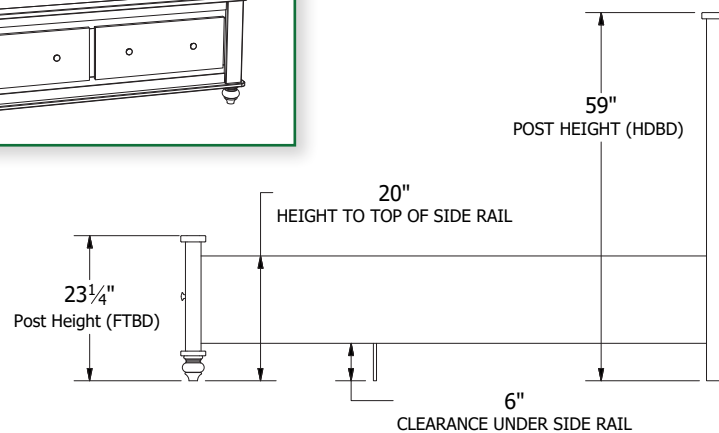

Footboard Drawers