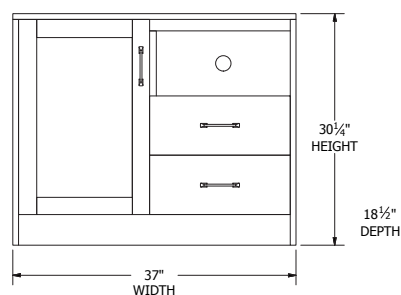

Panel Bed Dimensions & Feature Options

Twin: 44¼"W x 83"L

Full: 59¼"W x 83"L

Queen: 65¼"W x 88"L

King: 81¼"W x 88"L

Collection Family & Dimensions

9-Drawer Dresser

7-Drawer Dresser

6-Drawer Chest

5-Drawer Chest

1-Drawer Nightstand

Large Media Center

Small Media Center

Mirror

Marshfield Shake

Bedroom Collection