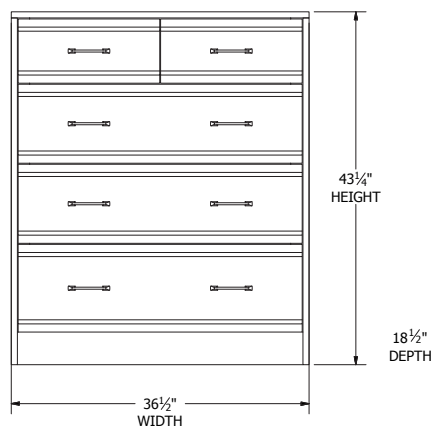

5-Drawer Chest