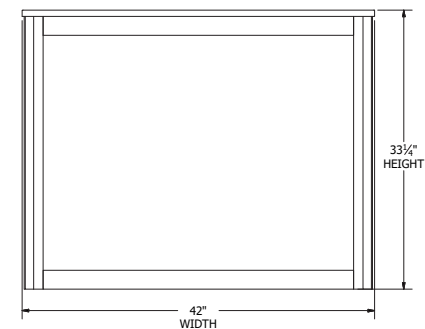

Collection Family & Dimensions

Mirror