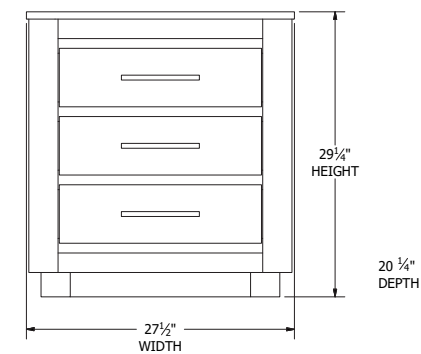

3-Drawer Nightstand