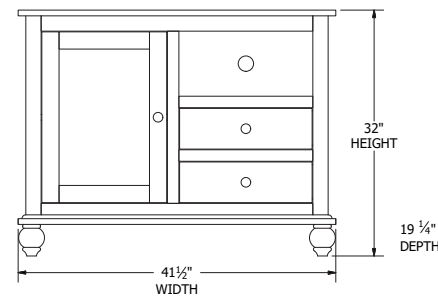

Panel Bed Dimensions & Feature Options

Twin: 44¼"W x 83"L

Full: 59¼"W x 83"L

Queen: 65¼"W x 88"L

King: 81¼"W x 88"L

Collection Family & Dimensions

9-Drawer Dresser

7-Drawer Dresser

3-Drawer Nightstand

Lingerie Chest

6-Drawer Chest

5-Drawer Chest

1-Drawer Nightstand

Large Media Center

Small Media Center

Beveled Mirror