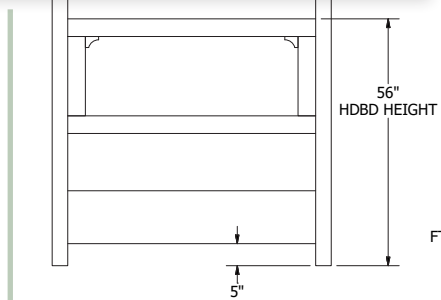

Panel Bed Dimensions & Feature Options

Twin: 44¼"W x 83"L

Full: 59¼"W x 83"L

Queen: 65¼"W x 88"L

King: 81¼"W x 88"L

Collection Family & Dimensions

9-Drawer Dresser

7-Drawer Dresser

Briarwood
Fine Hardwood Furniture

Bellaire Bedroom Collection

Collection Bed Dimensions & Feature Options

Twin: 42 $\frac{1}{4}$ "W x 80"L

Full: 57 $\frac{1}{4}$ "W x 80"L

Queen: 63 $\frac{1}{4}$ "W x 85"L

King: 79 $\frac{1}{4}$ "W x 85"L

Standard Footboard

Low Footboard

Rail Drawers

Footboard Drawers

Collection Family & Dimensions

6-Drawer Dresser

5-Drawer Chest