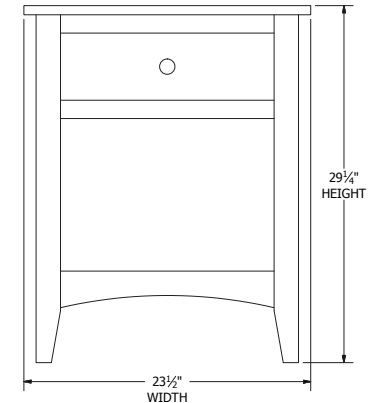

Panel Bed Dimensions & Feature Options

Twin: 44¼"W x 83"L

Full: 59¼"W x 83"L

Queen: 65¼"W x 88"L

King: 81¼"W x 88"L

Collection Family & Dimensions

9-Drawer Dresser

7-Drawer Dresser

Collection Bed Dimensions & Feature Options

Twin: 45"W x 81"L

Full: 60"W x 81"L

Queen: 66"W x 86"L

King: 82"W x 86"L

Standard Footboard

Low Footboard

Footboard Drawers

Rail Drawers

Collection Family & Dimensions

9-Drawer Dresser

7-Drawer Dresser

3-Drawer Nightstand

6-Drawer Chest

5-Drawer Chest

1-Drawer Nightstand