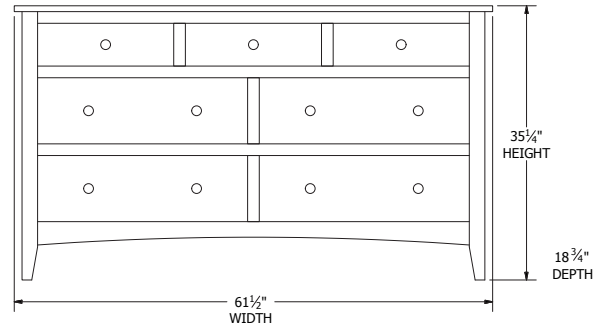

Panel Bed Dimensions & Feature Options

Twin: 44¼"W x 83"L

Full: 59¼"W x 83"L

Queen: 65¼"W x 88"L

King: 81¼"W x 88"L

Collection Family & Dimensions

9-Drawer Dresser

7-Drawer Dresser

Rail Drawers

Collection Family & Dimensions

9-Drawer Dresser

7-Drawer Dresser

3-Drawer Nightstand

6-Drawer Chest

5-Drawer Chest

1-Drawer Nightstand