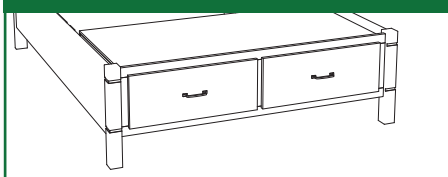

Footboard Drawers