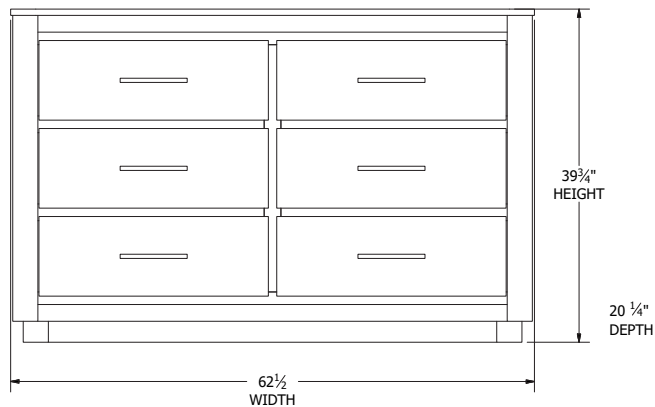

Panel Bed Dimensions & Feature Options

Twin: 44¼"W x 83"L

Full: 59¼"W x 83"L

Queen: 65¼"W x 88"L

King: 81¼"W x 88"L

Collection Family & Dimensions

9-Drawer Dresser

7-Drawer Dresser

Briarwood
Fine Hardwood Furniture

Bellaire Bedroom Collection

Collection Bed Dimensions & Feature Options

Twin: 42 $\frac{1}{4}$ "W x 80"L

Full: 57 $\frac{1}{4}$ "W x 80"L

Queen: 63 $\frac{1}{4}$ "W x 85"L

King: 79 $\frac{1}{4}$ "W x 85"L

Standard Footboard

Low Footboard

Rail Drawers

Footboard Drawers

Collection Family & Dimensions

6-Drawer Dresser

5-Drawer Chest