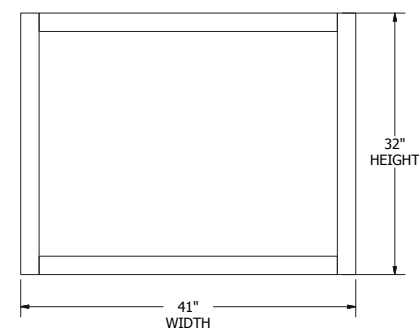

Collection Family & Dimensions

Mirror