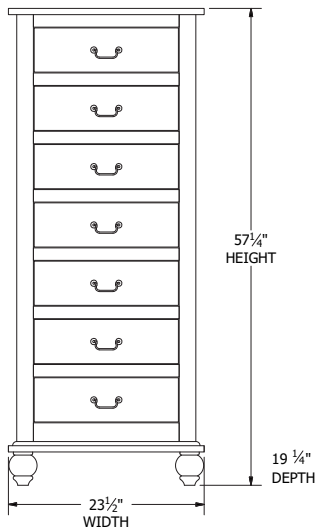

Stanton Media Center

Briarwood
Fine Hardwood Furniture

Stanton Bedroom Collection

Sleigh Bed Dimensions & Feature Options

Twin: 44¼"W x 85"L

Full: 59¼"W x 85"L

Queen: 65¼"W x 92"L

King: 81¼"W x 92"L

Panel Bed Dimensions & Feature Options

Twin: 44¼"W x 83"L

Full: 59¼"W x 83"L

Queen: 65¼"W x 88"L

King: 81¼"W x 88"L

Collection Family & Dimensions

9-Drawer Dresser

7-Drawer Dresser

3-Drawer Nightstand

Lingerie Chest

6-Drawer Chest

5-Drawer Chest

1-Drawer Nightstand

Large Media Center

Small Media Center

Beveled Mirror

Collection Bed Dimensions & Feature Options

Twin: 45"W x 81"L

Full: 60"W x 81"L

Queen: 66"W x 86"L

King: 82"W x 86"L

Standard Footboard

Low Footboard

Footboard Drawers