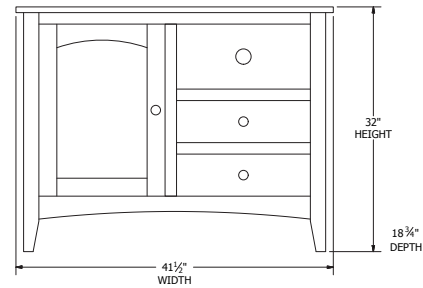

Small Media Center