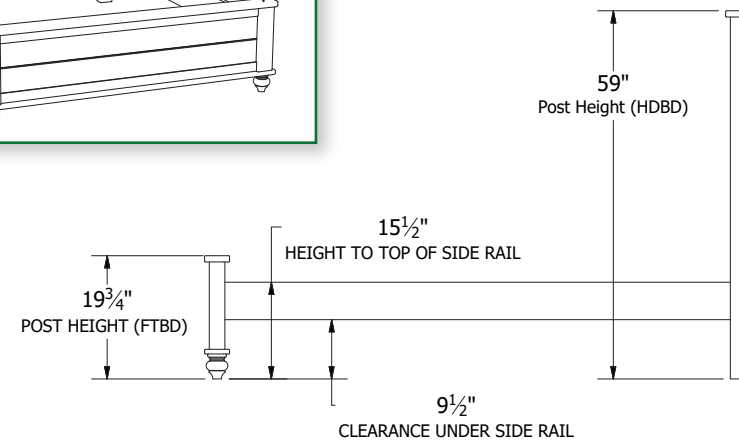

Cottage Grove Bedroom Collection

Collection Bed Dimensions & Feature Options

Twin: 44¼"W x 82½"L

Full: 59½"W x 82½"L

Queen: 65½"W x 87½"L

King: 81½"W x 87½"L

Standard Footboard

Low Footboard