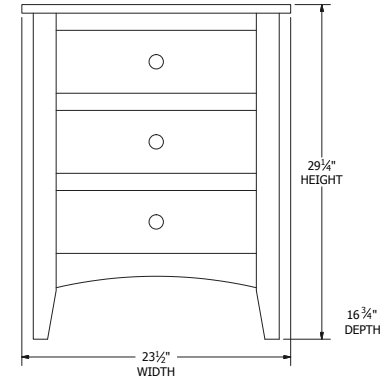

Panel Bed Dimensions & Feature Options

Twin: 44¼"W x 83"L

Full: 59¼"W x 83"L

Queen: 65¼"W x 88"L

King: 81¼"W x 88"L

Collection Family & Dimensions

9-Drawer Dresser

7-Drawer Dresser

Collection Bed Dimensions & Feature Options

Twin: 45"W x 81"L

Full: 60"W x 81"L

Queen: 66"W x 86"L

King: 82"W x 86"L

Standard Footboard

Low Footboard

Footboard Drawers

Rail Drawers

Collection Family & Dimensions

9-Drawer Dresser

7-Drawer Dresser

3-Drawer Nightstand

6-Drawer Chest

5-Drawer Chest

1-Drawer Nightstand