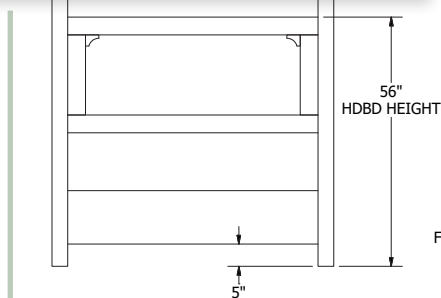

Panel Bed Dimensions & Feature Options

Twin: 44¼"W x 83"L

Full: 59¼"W x 83"L

Queen: 65¼"W x 88"L

King: 81¼"W x 88"L

Collection Family & Dimensions

9-Drawer Dresser

7-Drawer Dresser

Briarwood
Fine Hardwood Furniture

Bellaire Bedroom Collection

Collection Bed Dimensions & Feature Options

Twin: 42 $\frac{1}{4}$ "W x 80"L

Full: 57 $\frac{1}{4}$ "W x 80"L

Queen: 63 $\frac{1}{4}$ "W x 85"L

King: 79 $\frac{1}{4}$ "W x 85"L

Standard Footboard

Low Footboard

Rail Drawers

Footboard Drawers

Collection Family & Dimensions

6-Drawer Dresser

5-Drawer Chest