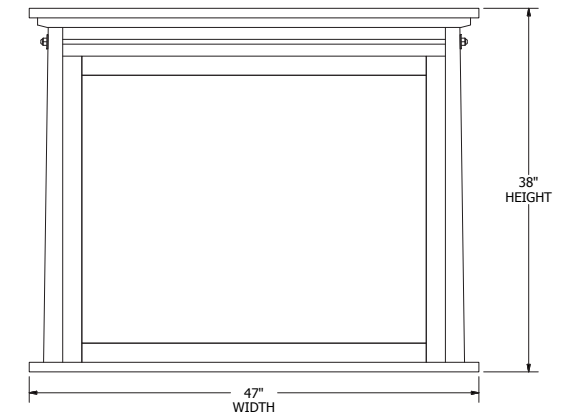

Collection Family & Dimensions

Mirror