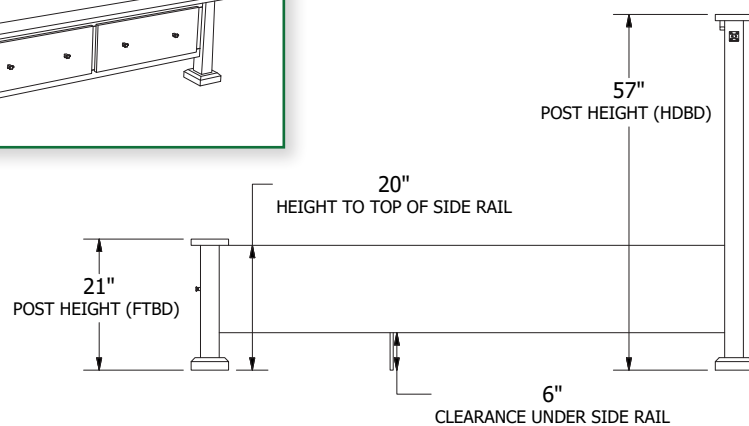

Footboard Drawers