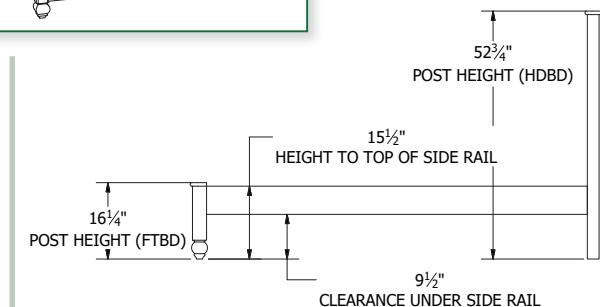

Stanton Media Center

Briarwood
Fine Hardwood Furniture

Stanton Bedroom Collection

Sleigh Bed Dimensions & Feature Options

Twin: 44¼"W x 85"L

Full: 59¼"W x 85"L

Queen: 65¼"W x 92"L

King: 81¼"W x 92"L

Panel Bed Dimensions & Feature Options

Twin: 44¼"W x 83"L

Full: 59¼"W x 83"L

Queen: 65¼"W x 88"L

King: 81¼"W x 88"L

Collection Family & Dimensions

9-Drawer Dresser

7-Drawer Dresser