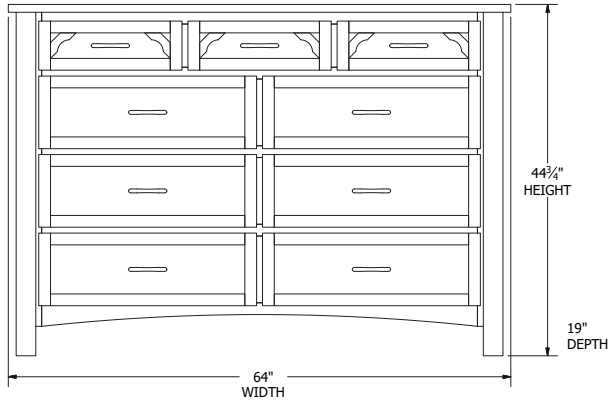

Low Footboard

Footboard Drawers

Rail Drawers

Collection Family & Dimensions

9-Drawer Dresser

7-Drawer Dresser

3-Drawer Nightstand

6-Drawer Chest

Panel Bed Dimensions & Feature Options

Twin: 44¼"W x 83"L

Full: 59¼"W x 83"L

Queen: 65¼"W x 88"L

King: 81¼"W x 88"L

Collection Family & Dimensions

9-Drawer Dresser

7-Drawer Dresser