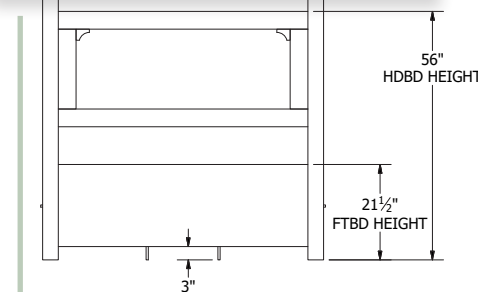

Panel Bed Dimensions & Feature Options

Twin: 44¼"W x 83"L

Full: 59¼"W x 83"L

Queen: 65¼"W x 88"L

King: 81¼"W x 88"L

Collection Family & Dimensions

9-Drawer Dresser

7-Drawer Dresser

Briarwood
Fine Hardwood Furniture

Bellaire Bedroom Collection

Collection Bed Dimensions & Feature Options

Twin: 42 $\frac{1}{4}$ "W x 80"L

Full: 57 $\frac{1}{4}$ "W x 80"L

Queen: 63 $\frac{1}{4}$ "W x 85"L

King: 79 $\frac{1}{4}$ "W x 85"L

Standard Footboard

Low Footboard

Rail Drawers

Footboard Drawers

Collection Family & Dimensions

6-Drawer Dresser

5-Drawer Chest