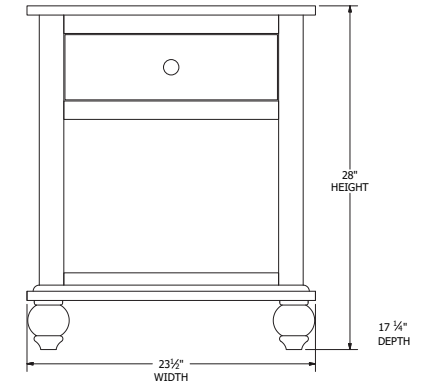

Stanton Media Center

Briarwood
Fine Hardwood Furniture

Stanton Bedroom Collection

Sleigh Bed Dimensions & Feature Options

Twin: 44¼"W x 85"L

Full: 59¼"W x 85"L

Queen: 65¼"W x 92"L

King: 81¼"W x 92"L

Panel Bed Dimensions & Feature Options

Twin: 44¼"W x 83"L

Full: 59¼"W x 83"L

Queen: 65¼"W x 88"L

King: 81¼"W x 88"L

Collection Family & Dimensions

9-Drawer Dresser

7-Drawer Dresser

3-Drawer Nightstand

Lingerie Chest

6-Drawer Chest

5-Drawer Chest

1-Drawer Nightstand

Large Media Center

Small Media Center

Beveled Mirror