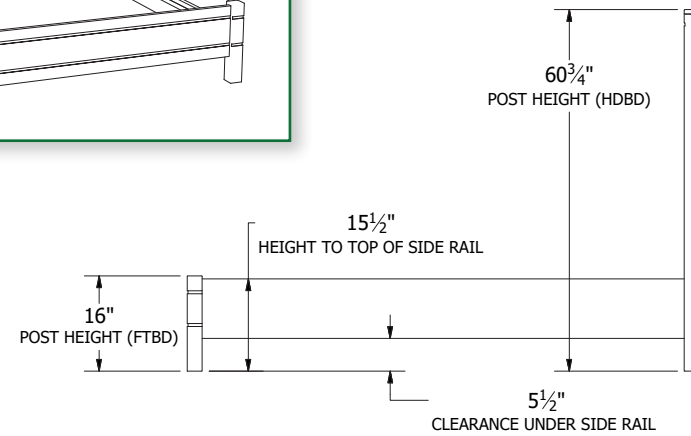

Low Footboard