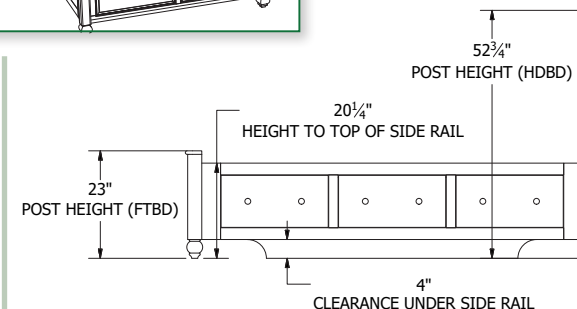

Stanton Media Center

Briarwood
Fine Hardwood Furniture

Stanton Bedroom Collection

Sleigh Bed Dimensions & Feature Options

Twin: 44¼"W x 85"L

Full: 59¼"W x 85"L

Queen: 65¼"W x 92"L

King: 81¼"W x 92"L

Panel Bed Dimensions & Feature Options

Twin: 44¼"W x 83"L

Full: 59¼"W x 83"L

Queen: 65¼"W x 88"L

King: 81¼"W x 88"L

Collection Family & Dimensions

9-Drawer Dresser

7-Drawer Dresser