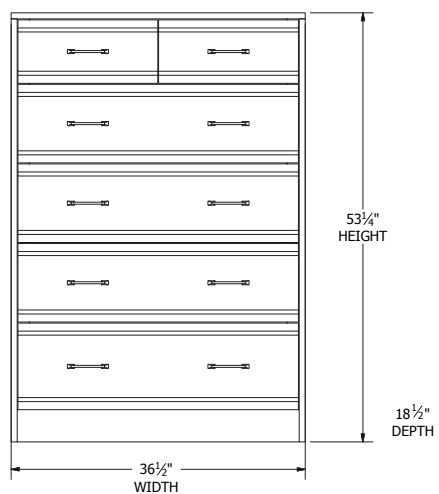

6-Drawer Chest