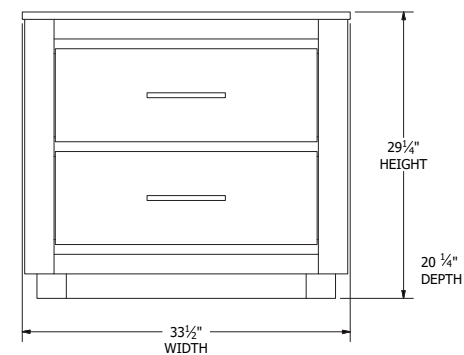

2-Drawer Nightstand