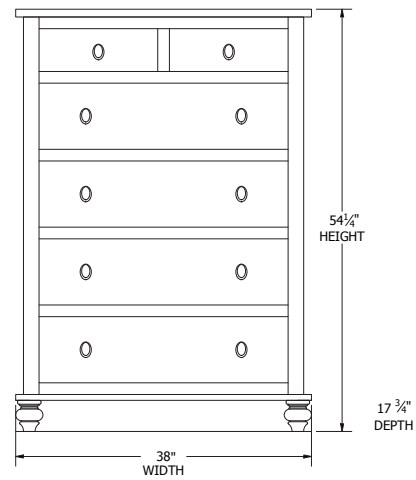

Panel Bed Dimensions & Feature Options

Twin: 44¼"W x 83"L

Full: 59¼"W x 83"L

Queen: 65¼"W x 88"L

King: 81¼"W x 88"L

Collection Family & Dimensions

9-Drawer Dresser

7-Drawer Dresser

Footboard Drawers

Rail Drawers

Collection Family & Dimensions

9-Drawer Dresser

7-Drawer Dresser

Man's Chest

6-Drawer Chest

5-Drawer Chest