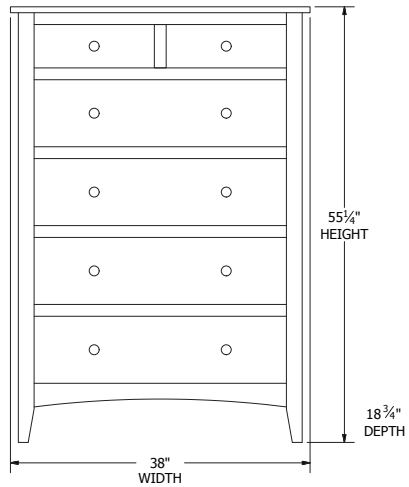

Panel Bed Dimensions & Feature Options

Twin: 44¼"W x 83"L

Full: 59¼"W x 83"L

Queen: 65¼"W x 88"L

King: 81¼"W x 88"L

Collection Family & Dimensions

9-Drawer Dresser

7-Drawer Dresser

King: 79 $\frac{1}{4}$ "W x 85"L

Standard Footboard

Low Footboard

Rail Drawers

Footboard Drawers

Collection Family & Dimensions

6-Drawer Dresser

5-Drawer Chest

Collection Bed Dimensions & Feature Options

Twin: 45"W x 81"L

Full: 60"W x 81"L

Queen: 66"W x 86"L

King: 82"W x 86"L

Standard Footboard

Low Footboard

Footboard Drawers

Rail Drawers

Collection Family & Dimensions

9-Drawer Dresser

7-Drawer Dresser

3-Drawer Nightstand

6-Drawer Chest

5-Drawer Chest

1-Drawer Nightstand