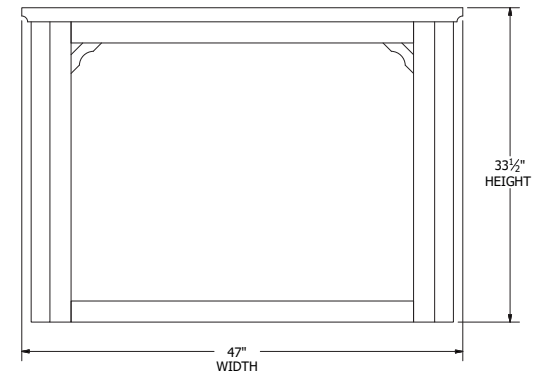

Collection Family & Dimensions

Mirror