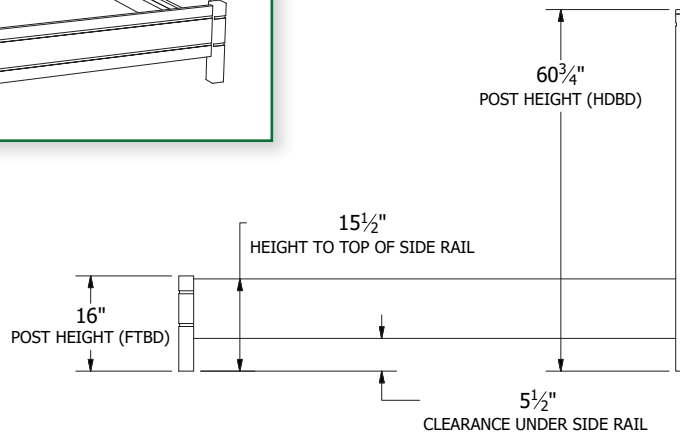

Hadley Bedroom Collection

Collection Bed Dimensions & Feature Options

Twin: 43"W x 80"L

Full: 58"W x 80"L

Queen: 64"W x 85"L

King: 80"W x 85"L

Standard Footboard