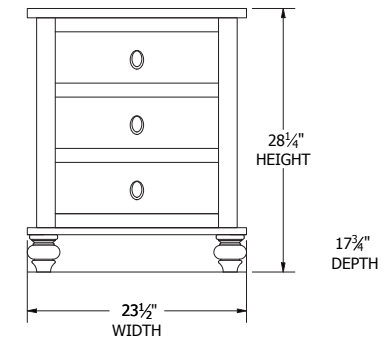

3-Drawer Nightstand