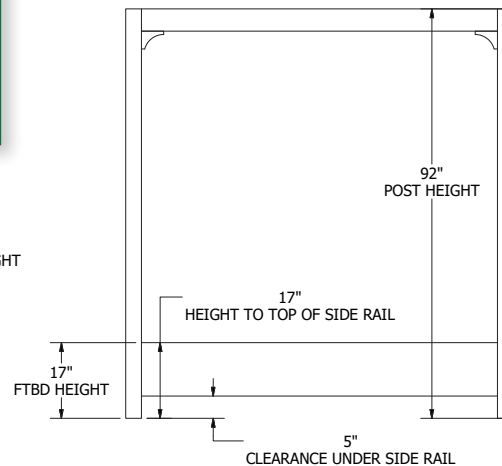

Panel Bed Dimensions & Feature Options

Twin: 44¼"W x 83"L

Full: 59¼"W x 83"L

Queen: 65¼"W x 88"L

King: 81¼"W x 88"L

Collection Family & Dimensions

9-Drawer Dresser

7-Drawer Dresser

Briarwood
Fine Hardwood Furniture

Bellaire Bedroom Collection

Collection Bed Dimensions & Feature Options

Twin: 42 $\frac{1}{4}$ "W x 80"L

Full: 57 $\frac{1}{4}$ "W x 80"L

Queen: 63 $\frac{1}{4}$ "W x 85"L

King: 79 $\frac{1}{4}$ "W x 85"L

Standard Footboard

Low Footboard

Rail Drawers

Footboard Drawers

Collection Family & Dimensions

6-Drawer Dresser

5-Drawer Chest