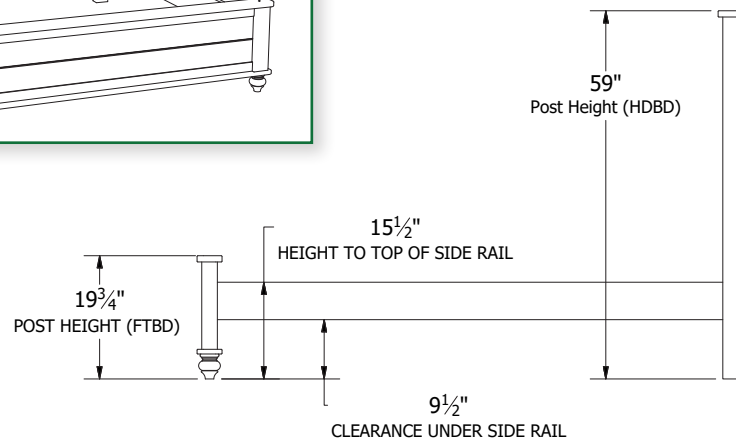

Cottage Grove Bedroom Collection

Collection Bed Dimensions & Feature Options

Twin: 44¼"W x 82½"L

Full: 59½"W x 82½"L

Queen: 65½"W x 87½"L

King: 81½"W x 87½"L

Standard Footboard

Low Footboard