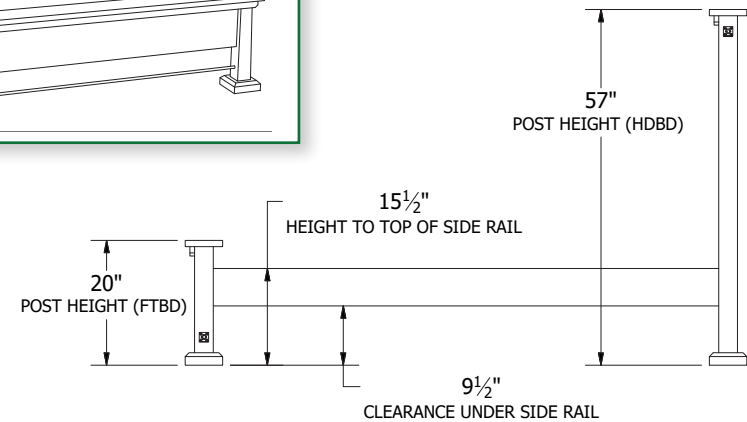

Low Footboard