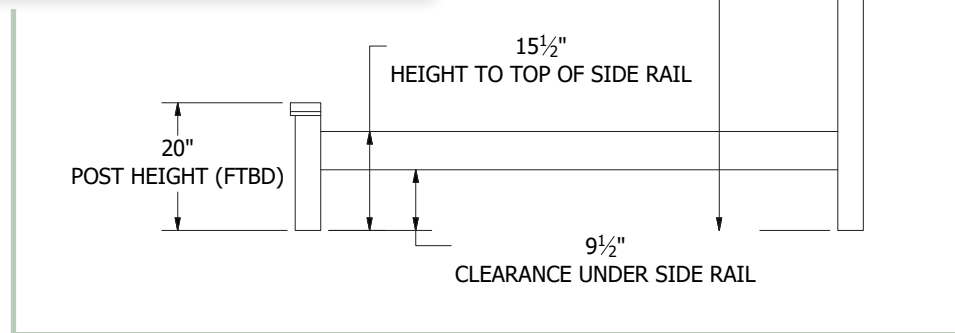

Briarwood
Fine Hardwood Furniture

Conestoga Bedroom Collection

Collection Bed Dimensions & Feature Options

Twin: 47"W x 84³/₄"L

Full: 62"W x 84³/₄"L

Queen: 68"W x 89³/₄"L

King: 84"W x 89³/₄"L

Standard Footboard

Panel Bed Dimensions & Feature Options

Twin: 44¼"W x 83"L

Full: 59¼"W x 83"L

Queen: 65¼"W x 88"L

King: 81¼"W x 88"L

Collection Family & Dimensions

9-Drawer Dresser

7-Drawer Dresser