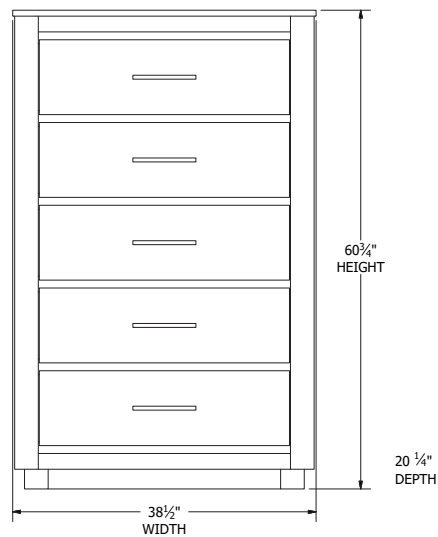

Panel Bed Dimensions & Feature Options

Twin: 44¼"W x 83"L

Full: 59¼"W x 83"L

Queen: 65¼"W x 88"L

King: 81¼"W x 88"L

Collection Family & Dimensions

9-Drawer Dresser

7-Drawer Dresser

Briarwood
Fine Hardwood Furniture

Bellaire Bedroom Collection

Collection Bed Dimensions & Feature Options

Twin: 42 $\frac{1}{4}$ "W x 80"L

Full: 57 $\frac{1}{4}$ "W x 80"L

Queen: 63 $\frac{1}{4}$ "W x 85"L

King: 79 $\frac{1}{4}$ "W x 85"L

Standard Footboard

Low Footboard

Rail Drawers

Footboard Drawers

Collection Family & Dimensions

6-Drawer Dresser

5-Drawer Chest