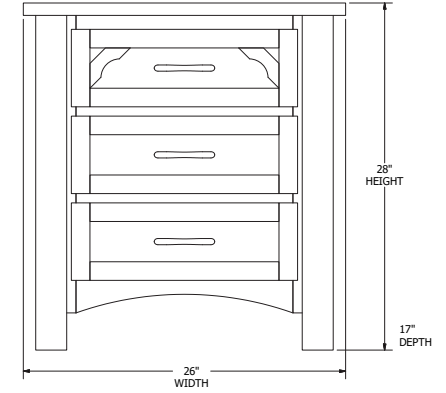

Briarwood
Fine Hardwood Furniture

Conestoga Bedroom Collection

Collection Bed Dimensions & Feature Options

Twin: 47"W x 84³/₄"L

Full: 62"W x 84³/₄"L

Queen: 68"W x 89³/₄"L

King: 84"W x 89³/₄"L

Standard Footboard

Low Footboard

Footboard Drawers

Rail Drawers

Collection Family & Dimensions

9-Drawer Dresser

7-Drawer Dresser

3-Drawer Nightstand

6-Drawer Chest

Stanton Media Center

Briarwood
Fine Hardwood Furniture

Stanton Bedroom Collection

Sleigh Bed Dimensions & Feature Options

Twin: 44¼"W x 85"L

Full: 59¼"W x 85"L

Queen: 65¼"W x 92"L

King: 81¼"W x 92"L

Panel Bed Dimensions & Feature Options

Twin: 44¼"W x 83"L

Full: 59¼"W x 83"L

Queen: 65¼"W x 88"L

King: 81¼"W x 88"L

Collection Family & Dimensions

9-Drawer Dresser

7-Drawer Dresser