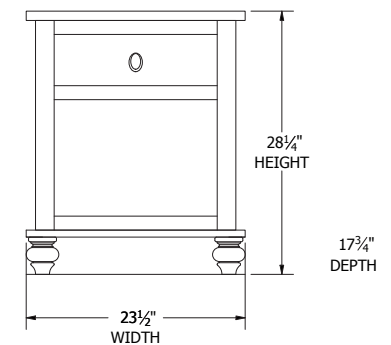

1-Drawer Nightstand