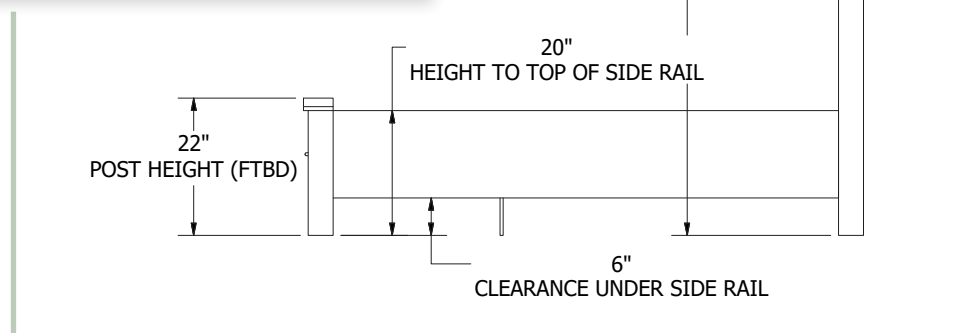

Footboard Drawers