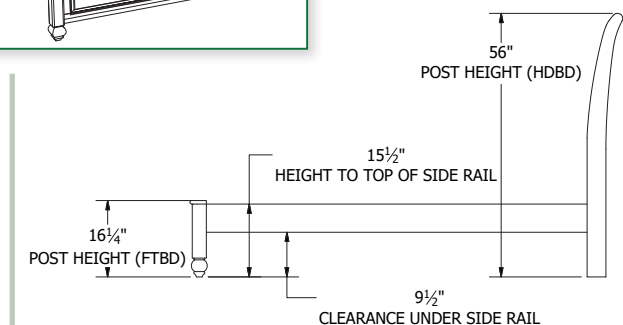

Stanton Media Center

Briarwood
Fine Hardwood Furniture

Stanton Bedroom Collection

Sleigh Bed Dimensions & Feature Options

Twin: 44¼"W x 85"L

Full: 59¼"W x 85"L

Queen: 65¼"W x 92"L

King: 81¼"W x 92"L

Panel Bed Dimensions & Feature Options

Twin: 44¼"W x 83"L

Full: 59¼"W x 83"L

Queen: 65¼"W x 88"L

King: 81¼"W x 88"L

Collection Family & Dimensions

9-Drawer Dresser

7-Drawer Dresser