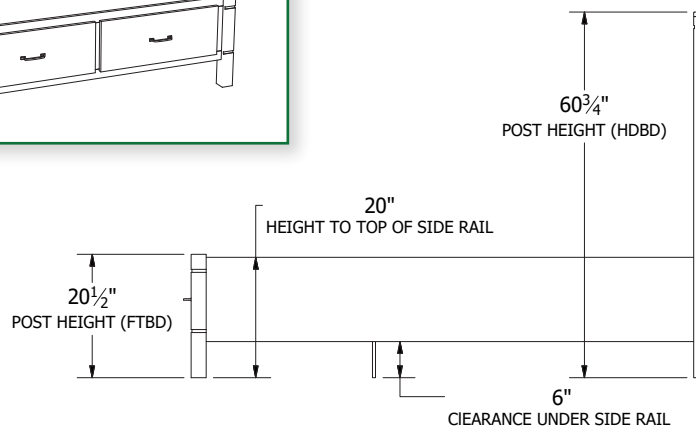

Footboard Drawers