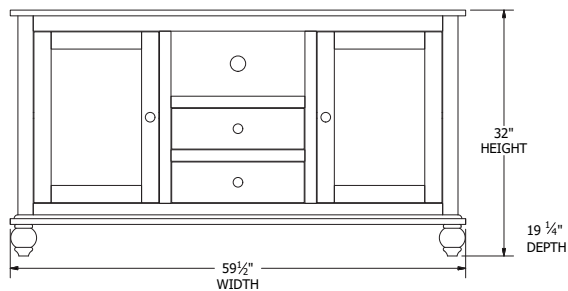

Panel Bed Dimensions & Feature Options

Twin: 44¼"W x 83"L

Full: 59¼"W x 83"L

Queen: 65¼"W x 88"L

King: 81¼"W x 88"L

Collection Family & Dimensions

9-Drawer Dresser

7-Drawer Dresser

3-Drawer Nightstand

Lingerie Chest

6-Drawer Chest

5-Drawer Chest

1-Drawer Nightstand

Large Media Center

Small Media Center

Beveled Mirror