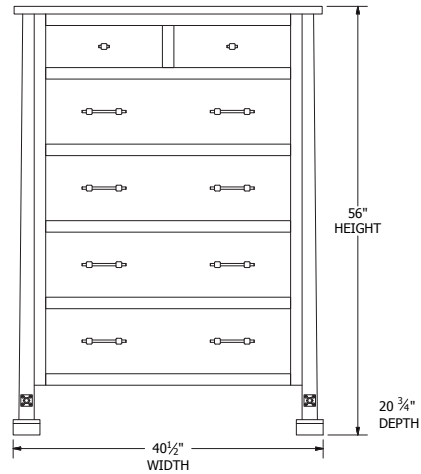

6-Drawer Chest