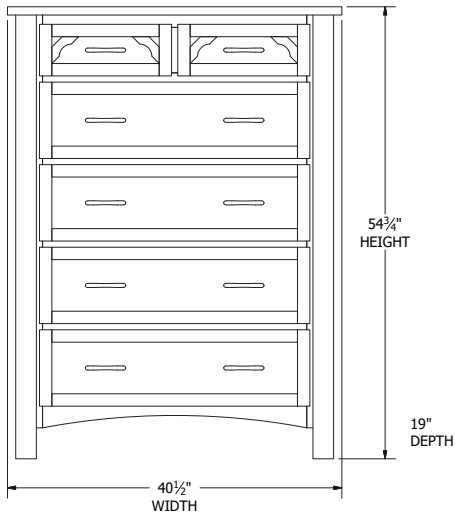

Briarwood
Fine Hardwood Furniture

Conestoga Bedroom Collection

Collection Bed Dimensions & Feature Options

Twin: 47"W x 84³/₄"L

Full: 62"W x 84³/₄"L

Queen: 68"W x 89³/₄"L

King: 84"W x 89³/₄"L

Standard Footboard

Low Footboard

Footboard Drawers

Rail Drawers

Collection Family & Dimensions

9-Drawer Dresser

7-Drawer Dresser

3-Drawer Nightstand

6-Drawer Chest

Stanton Media Center

Briarwood
Fine Hardwood Furniture

Stanton Bedroom Collection

Sleigh Bed Dimensions & Feature Options

Twin: 44¼"W x 85"L

Full: 59¼"W x 85"L

Queen: 65¼"W x 92"L

King: 81¼"W x 92"L

Panel Bed Dimensions & Feature Options

Twin: 44¼"W x 83"L

Full: 59¼"W x 83"L

Queen: 65¼"W x 88"L

King: 81¼"W x 88"L

Collection Family & Dimensions

9-Drawer Dresser

7-Drawer Dresser