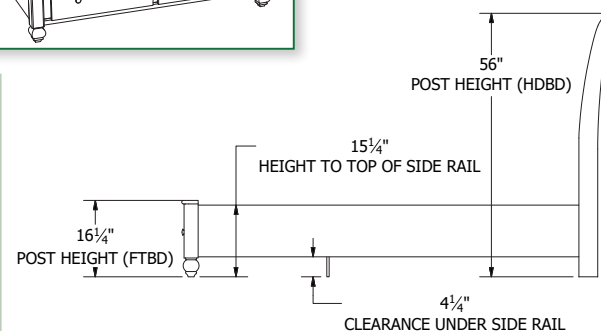

Stanton Media Center

Briarwood
Fine Hardwood Furniture

Stanton Bedroom Collection

Sleigh Bed Dimensions & Feature Options

Twin: 44¼"W x 85"L

Full: 59¼"W x 85"L

Queen: 65¼"W x 92"L

King: 81¼"W x 92"L

Panel Bed Dimensions & Feature Options

Twin: 44¼"W x 83"L

Full: 59¼"W x 83"L

Queen: 65¼"W x 88"L

King: 81¼"W x 88"L

Collection Family & Dimensions

9-Drawer Dresser

7-Drawer Dresser