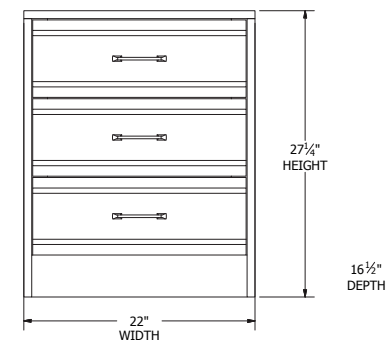

Panel Bed Dimensions & Feature Options

Twin: 44¼"W x 83"L

Full: 59¼"W x 83"L

Queen: 65¼"W x 88"L

King: 81¼"W x 88"L

Collection Family & Dimensions

9-Drawer Dresser

7-Drawer Dresser

Standard Footboard

Low Footboard

Footboard Drawers

Rail Drawers

Collection Family & Dimensions

9-Drawer Dresser

7-Drawer Dresser

3-Drawer Nightstand