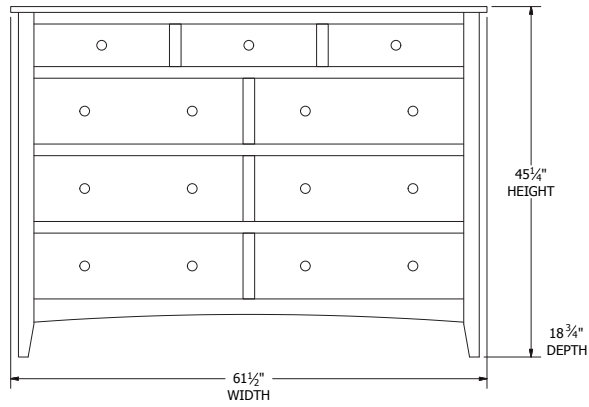

Panel Bed Dimensions & Feature Options

Twin: 44¼"W x 83"L

Full: 59¼"W x 83"L

Queen: 65¼"W x 88"L

King: 81¼"W x 88"L

Collection Family & Dimensions

9-Drawer Dresser

7-Drawer Dresser

Collection Bed Dimensions & Feature Options

Twin: 45"W x 81"L

Full: 60"W x 81"L

Queen: 66"W x 86"L

King: 82"W x 86"L

Standard Footboard

Low Footboard

Footboard Drawers

Rail Drawers

Collection Family & Dimensions

9-Drawer Dresser

7-Drawer Dresser

3-Drawer Nightstand

6-Drawer Chest

5-Drawer Chest

1-Drawer Nightstand