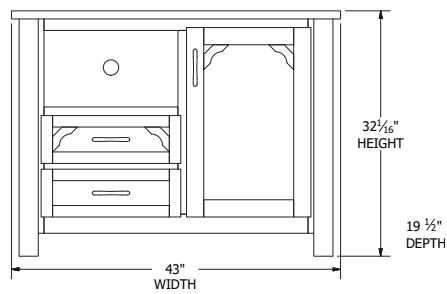

Small Media Center