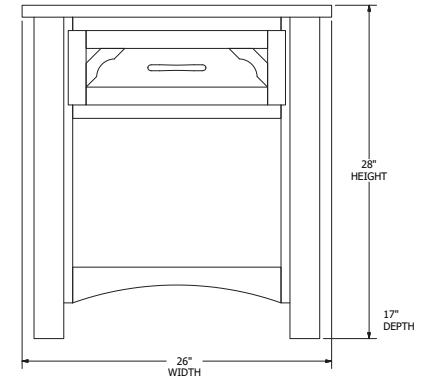

1-Drawer Nightstand