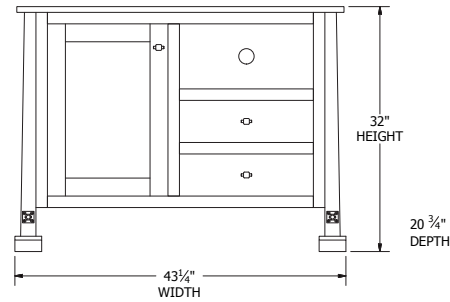

Small Media Center