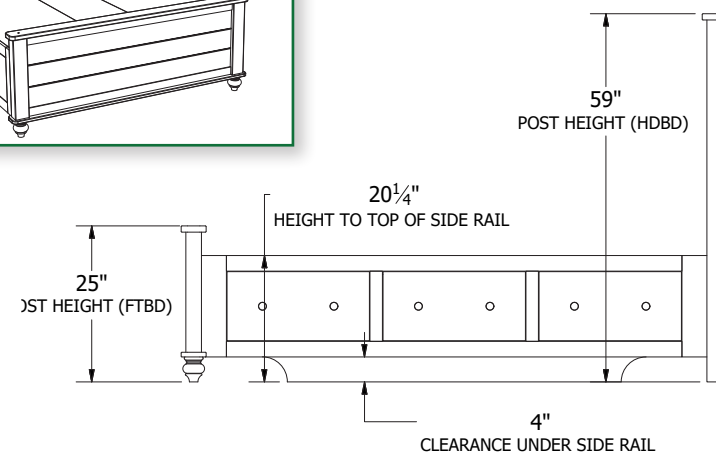

Rail Drawers