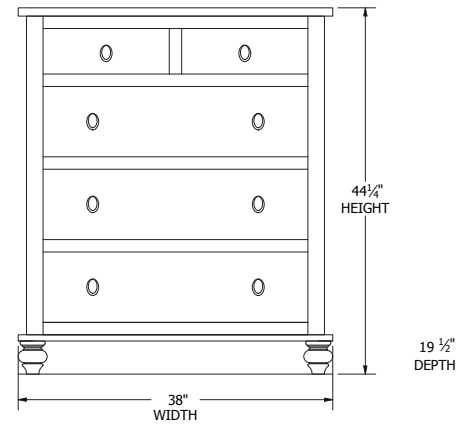

Panel Bed Dimensions & Feature Options

Twin: 44¼"W x 83"L

Full: 59¼"W x 83"L

Queen: 65¼"W x 88"L

King: 81¼"W x 88"L

Collection Family & Dimensions

9-Drawer Dresser

7-Drawer Dresser

Footboard Drawers

Rail Drawers

Collection Family & Dimensions

9-Drawer Dresser

7-Drawer Dresser

Man's Chest

6-Drawer Chest

5-Drawer Chest