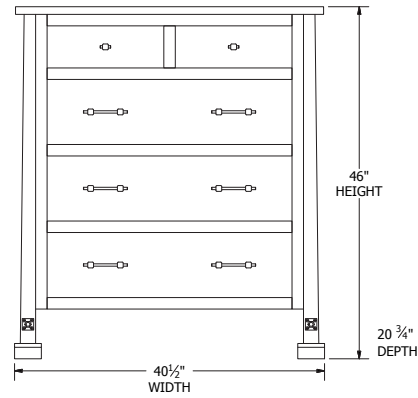

5-Drawer Chest