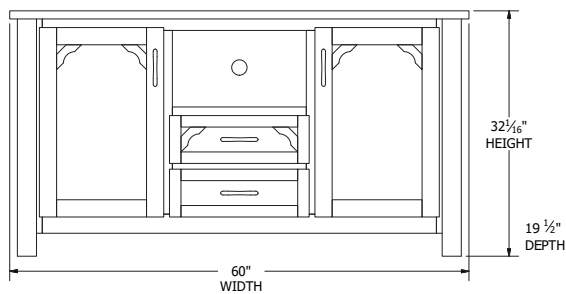

Large Media Center