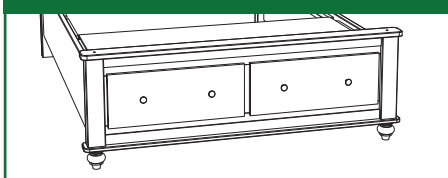

Footboard Drawers