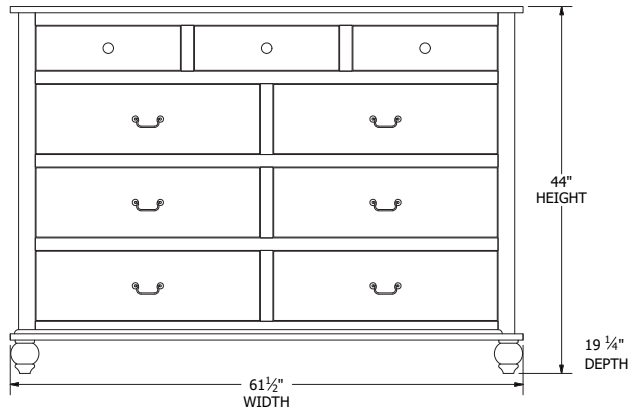

Panel Bed Dimensions & Feature Options

Twin: 44¼"W x 83"L

Full: 59¼"W x 83"L

Queen: 65¼"W x 88"L

King: 81¼"W x 88"L

Collection Family & Dimensions

9-Drawer Dresser

7-Drawer Dresser

3-Drawer Nightstand

Lingerie Chest

6-Drawer Chest

5-Drawer Chest

1-Drawer Nightstand

Large Media Center

Small Media Center

Beveled Mirror