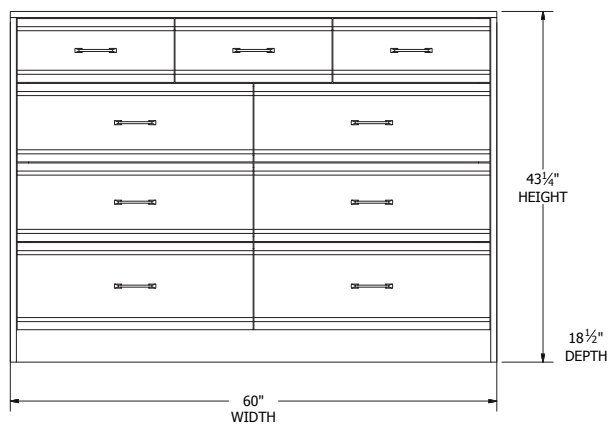

Collection Family & Dimensions

9-Drawer Dresser