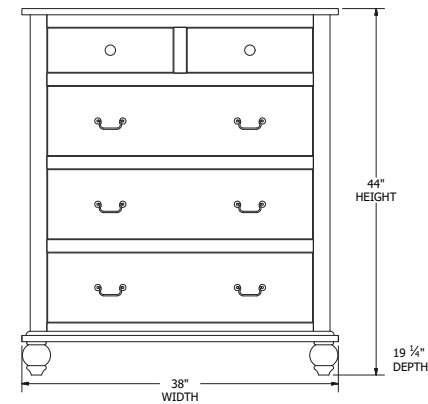

Panel Bed Dimensions & Feature Options

Twin: 44¼"W x 83"L

Full: 59¼"W x 83"L

Queen: 65¼"W x 88"L

King: 81¼"W x 88"L

Collection Family & Dimensions

9-Drawer Dresser

7-Drawer Dresser

3-Drawer Nightstand

Lingerie Chest

6-Drawer Chest

5-Drawer Chest

1-Drawer Nightstand

Large Media Center

Small Media Center

Beveled Mirror