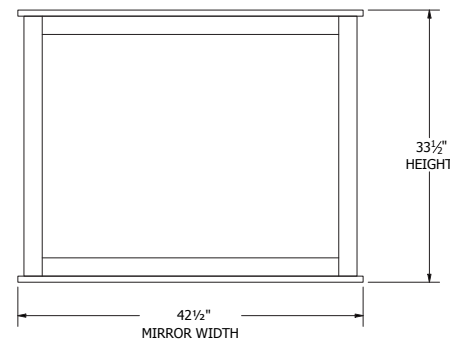

Collection Family & Dimensions

Mirror