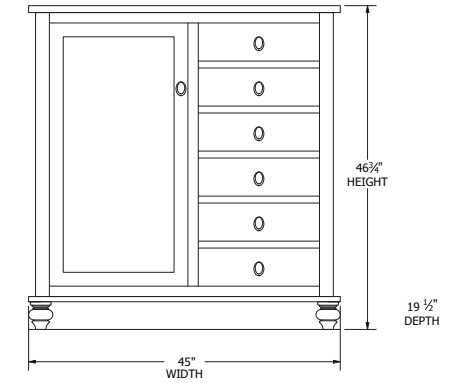

Panel Bed Dimensions & Feature Options

Twin: 44¼"W x 83"L

Full: 59¼"W x 83"L

Queen: 65¼"W x 88"L

King: 81¼"W x 88"L

Collection Family & Dimensions

9-Drawer Dresser

7-Drawer Dresser

Footboard Drawers

Rail Drawers

Collection Family & Dimensions

9-Drawer Dresser

7-Drawer Dresser

Man's Chest

6-Drawer Chest

5-Drawer Chest