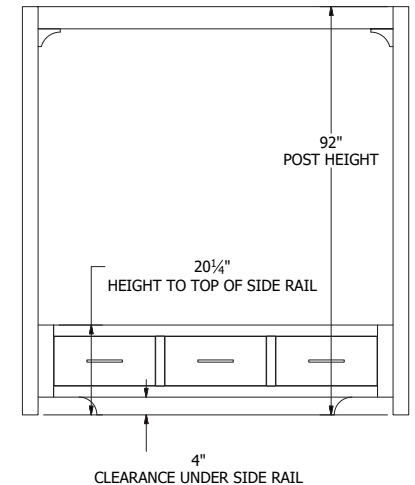

Panel Bed Dimensions & Feature Options

Twin: 44¼"W x 83"L

Full: 59¼"W x 83"L

Queen: 65¼"W x 88"L

King: 81¼"W x 88"L

Collection Family & Dimensions

9-Drawer Dresser

7-Drawer Dresser

Briarwood
Fine Hardwood Furniture

Bellaire Bedroom Collection

Collection Bed Dimensions & Feature Options

Twin: 42 $\frac{1}{4}$ "W x 80"L

Full: 57 $\frac{1}{4}$ "W x 80"L

Queen: 63 $\frac{1}{4}$ "W x 85"L

King: 79 $\frac{1}{4}$ "W x 85"L

Standard Footboard

Low Footboard

Rail Drawers

Footboard Drawers

Collection Family & Dimensions

6-Drawer Dresser

5-Drawer Chest