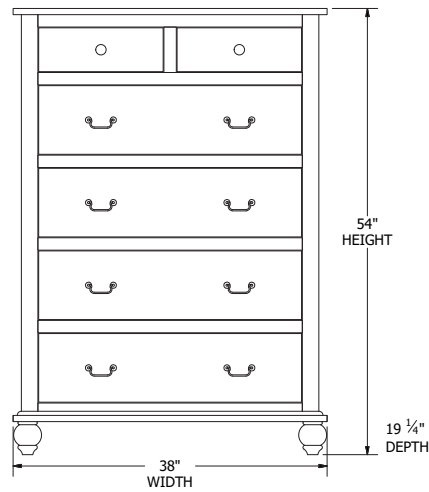

Stanton Media Center

Briarwood
Fine Hardwood Furniture

Stanton Bedroom Collection

Sleigh Bed Dimensions & Feature Options

Twin: 44¼"W x 85"L

Full: 59¼"W x 85"L

Queen: 65¼"W x 92"L

King: 81¼"W x 92"L

Panel Bed Dimensions & Feature Options

Twin: 44¼"W x 83"L

Full: 59¼"W x 83"L

Queen: 65¼"W x 88"L

King: 81¼"W x 88"L

Collection Family & Dimensions

9-Drawer Dresser

7-Drawer Dresser

3-Drawer Nightstand

Lingerie Chest

6-Drawer Chest

5-Drawer Chest

1-Drawer Nightstand

Large Media Center

Small Media Center

Beveled Mirror