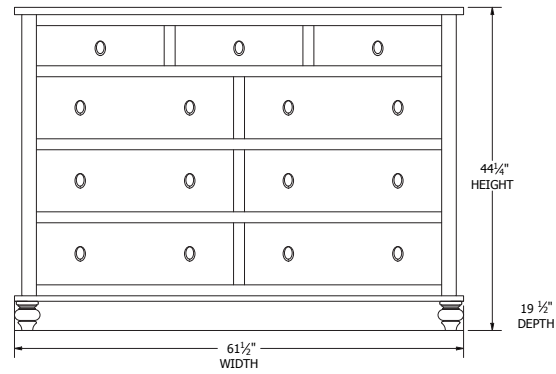

Panel Bed Dimensions & Feature Options

Twin: 44¼"W x 83"L

Full: 59¼"W x 83"L

Queen: 65¼"W x 88"L

King: 81¼"W x 88"L

Collection Family & Dimensions

9-Drawer Dresser

7-Drawer Dresser

Footboard Drawers

Rail Drawers

Collection Family & Dimensions

9-Drawer Dresser

7-Drawer Dresser

Man's Chest

6-Drawer Chest

5-Drawer Chest