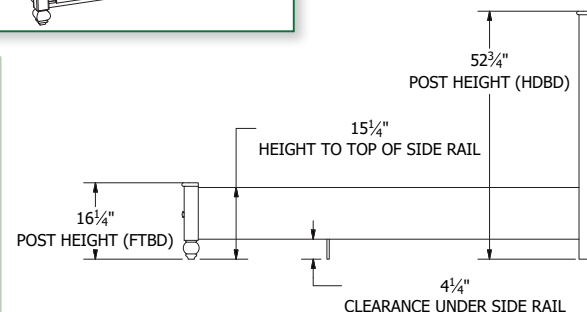

Stanton Media Center

Briarwood
Fine Hardwood Furniture

Stanton Bedroom Collection

Sleigh Bed Dimensions & Feature Options

Twin: 44¼"W x 85"L

Full: 59¼"W x 85"L

Queen: 65¼"W x 92"L

King: 81¼"W x 92"L

Panel Bed Dimensions & Feature Options

Twin: 44¼"W x 83"L

Full: 59¼"W x 83"L

Queen: 65¼"W x 88"L

King: 81¼"W x 88"L

Collection Family & Dimensions

9-Drawer Dresser

7-Drawer Dresser