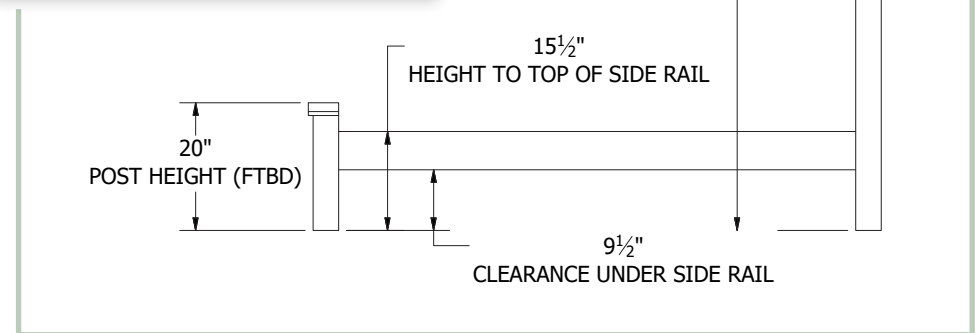

Low Footboard