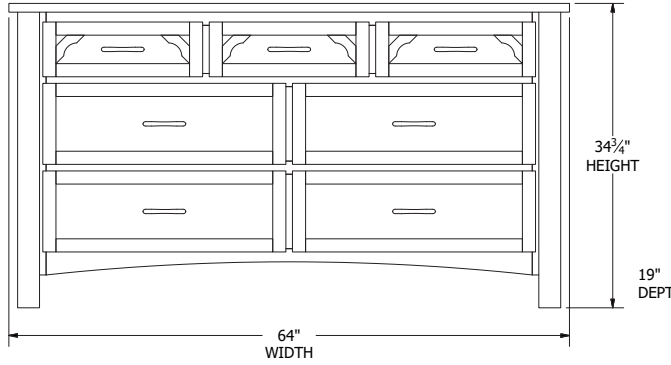

Low Footboard

Footboard Drawers

Rail Drawers

Collection Family & Dimensions

9-Drawer Dresser

7-Drawer Dresser

3-Drawer Nightstand

6-Drawer Chest

Panel Bed Dimensions & Feature Options

Twin: 44¼"W x 83"L

Full: 59¼"W x 83"L

Queen: 65¼"W x 88"L

King: 81¼"W x 88"L

Collection Family & Dimensions

9-Drawer Dresser

7-Drawer Dresser