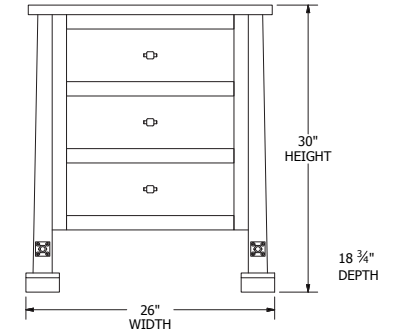

Panel Bed Dimensions & Feature Options

Twin: 44¼"W x 83"L

Full: 59¼"W x 83"L

Queen: 65¼"W x 88"L

King: 81¼"W x 88"L

Collection Family & Dimensions

9-Drawer Dresser

7-Drawer Dresser

Standard Footboard

Low Footboard

Footboard Drawers

Rail Drawers

Collection Family & Dimensions

9-Drawer Dresser

7-Drawer Dresser

3-Drawer Nightstand