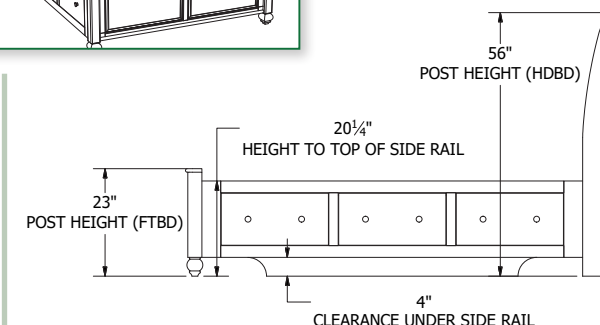

Stanton Media Center

Briarwood
Fine Hardwood Furniture

Stanton Bedroom Collection

Sleigh Bed Dimensions & Feature Options

Twin: 44¼"W x 85"L

Full: 59¼"W x 85"L

Queen: 65¼"W x 92"L

King: 81¼"W x 92"L

Panel Bed Dimensions & Feature Options

Twin: 44¼"W x 83"L

Full: 59¼"W x 83"L

Queen: 65¼"W x 88"L

King: 81¼"W x 88"L

Collection Family & Dimensions

9-Drawer Dresser

7-Drawer Dresser