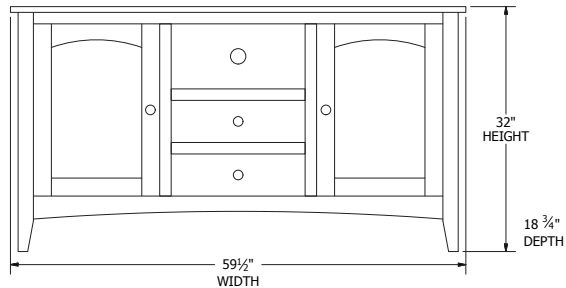

Large Media Center