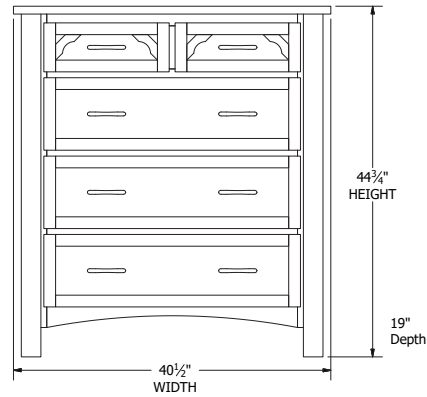

5-Drawer Chest