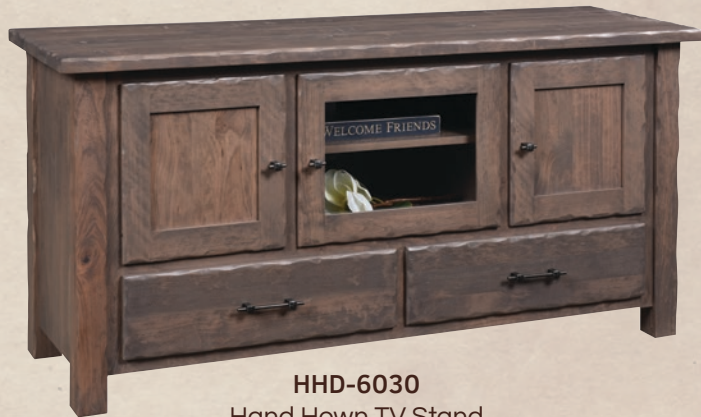

HHD-2224-DS
Hand Hewn End Table
22"W x 24"D x 24"H

HARDWARE SHOWN: Iron Forge Swedish Iron, Pull K558-SI, Knob K58-SI
FEATURES: 1¼" Tops, Dovetailed Drawers with Full Extension Slides, 1 Shelf Behind Doors

Shown in Rustic Cherry FC-7136 Tanbark

HHD-7030
 Hand Hewn TV Stand
 70"W x 18"D x 30"H
Shown in Rustic Cherry OCS-113 Michaels Cherry

HHD-5030
 Hand Hewn TV Stand
 50"W x 18"D x 30"H
Shown in Rustic Cherry FC-7136 Tanbark

Product Top Detail

Product Edge Detail

HHD-6030
 Hand Hewn TV Stand
 60"W x 18"D x 30"H
Shown in Rustic Cherry FC-11434 Driftwood

HARDWARE SHOWN: Iron Forge Swedish Iron, Pull K558-SI, Knob K58-SI
FEATURES: 1 1/4" Tops, Dovetailed Drawers with Full Extension Slides, Flat Glass, 1 Shelf Behind Doors