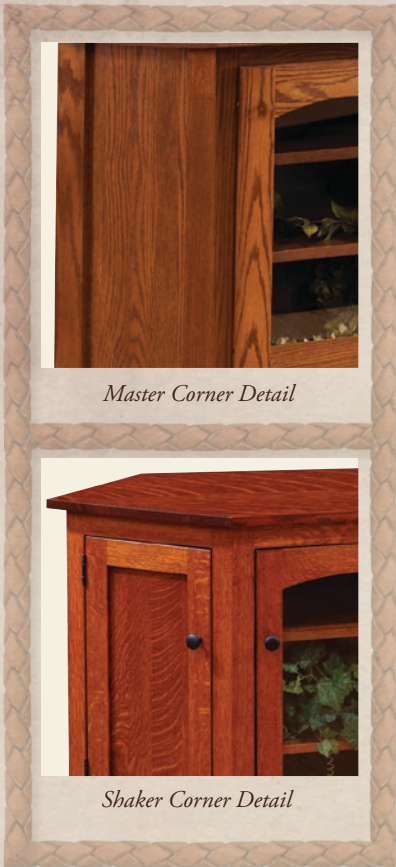

*Top and Doors Shown in QSWO OCS-113 Michaels Cherry
Case Shown in Brown Maple OCS-230 Onyx*

BH-55730-C

Bunker Hill Corner TV Stand
55.5"W x 20"D x 30"H Wall Space 39.5"

HARDWARE SHOWN: Allison Flat Black, Knob 53005-FB

FEATURES: Beveled Glass, 2 Shelves Behind Doors,
Concave Top on 3 Sides

Shown in QSWO OCS-113 Michaels Cherry

Master Corner Detail

Shaker Corner Detail

MTR-53730-C

Master Corner TV Stand

53"W x 20"D x 30"H Wall Space 38.5"