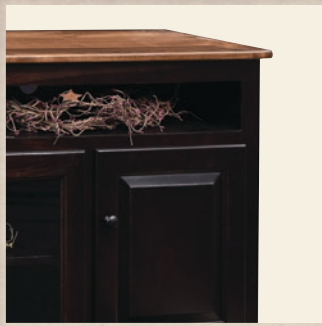

Economy Wood Stain Detail