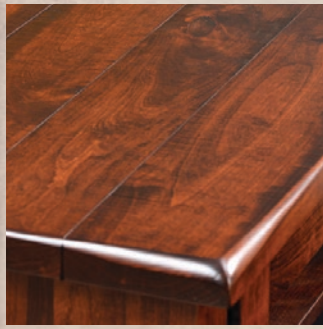

Barn Floor Rustic Cherry Detail