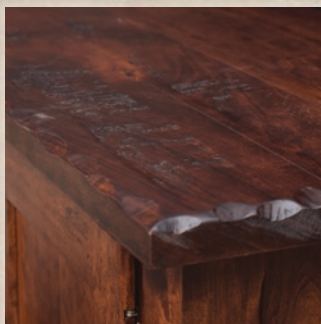

Shown in Rustic Cherry OCS-117 Asbury

HHD-7030
 Hand Hewn TV Stand
 70"W x 18"D x 30"H
Shown in Rustic Cherry OCS-113 Michaels Cherry

HHD-5030
 Hand Hewn TV Stand
 50"W x 18"D x 30"H
Shown in Rustic Cherry FC-7136 Tanbark

Product Top Detail

Product Edge Detail

HHD-6030
 Hand Hewn TV Stand
 60"W x 18"D x 30"H
Shown in Rustic Cherry FC-11434 Driftwood

HARDWARE SHOWN: Iron Forge Swedish Iron, Pull K558-SI, Knob K58-SI

FEATURES: 1 1/4" Tops, Dovetailed Drawers with Full Extension Slides, Flat Glass, 1 Shelf Behind Doors