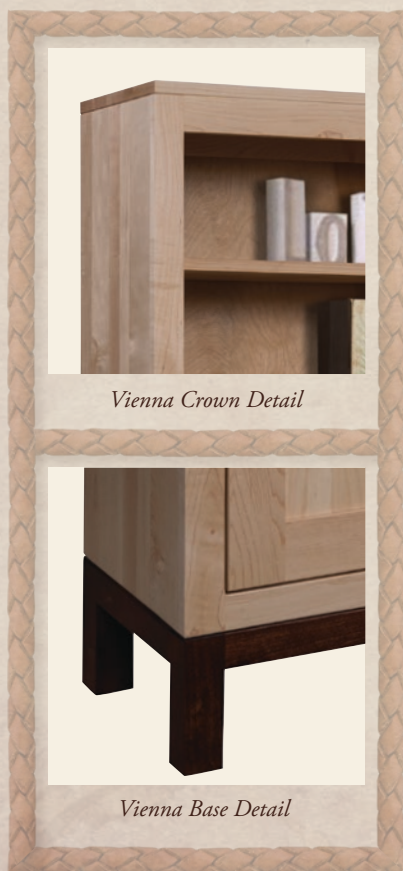

24"W x 12.25"D x 72"H

Shown in Sap Cherry

Case: OCS-104 Seely Base: OCS-117 Asbury

ALSO AVAILABLE:

VA-2484-D 84"H, VA-2460-D 60"H

VA-2448-D 48"H, VA-2436-D 36"H

HARDWARE SHOWN:

Stainless Steel, Pull 19012-SS

FEATURES:

Solid Wood Sides, Plywood Shelves,
Soft Close Hinges on Door

Vienna Crown Detail

Vienna Base Detail

Vienna Bookcases

Vienna Crown Detail

Vienna Base Detail

VA-3684

36"W x 12.25"D x 84"H

VA-3672

36"W x 12.25"D x 72"H

VA-3660

36"W x 12.25"D x 60"H

VA-3648

36"W x 12.25"D x 48"H

VA-3636