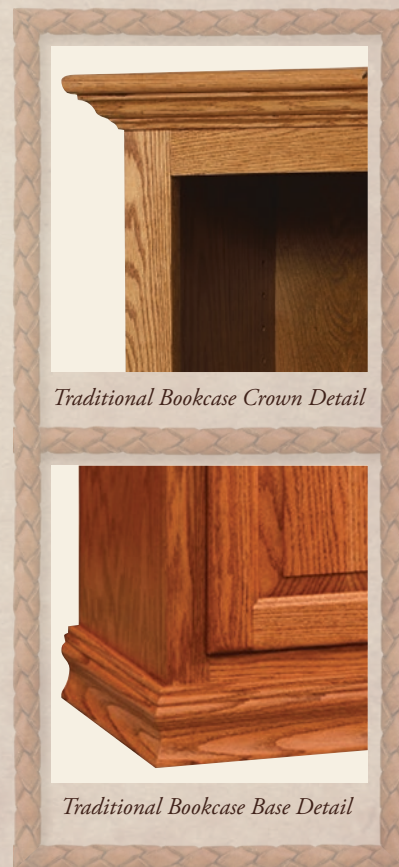

ALSO AVAILABLE:

TR-3684-D 84"H, TR-3660-D 60"H

TR-3648-D 48"H, TR-3636-D 36"H

Traditional Bookcase Crown Detail

Traditional Bookcase Base Detail