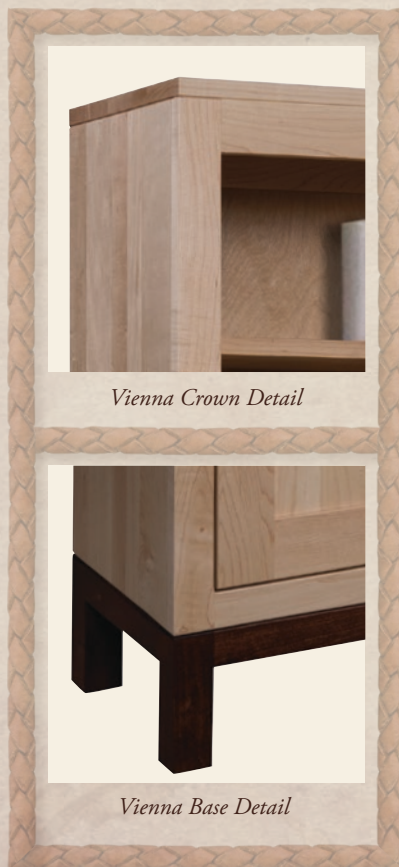

24"W x 12.25"D x 48"H

VA-2436

24"W x 12.25"D x 36"H

Shown in Sap Cherry OCS-117 Asbury

VA-2472-D

Vienna Bookcase with Doors

24"W x 12.25"D x 72"H

Shown in Sap Cherry

Case: OCS-104 Seely Base: OCS-117 Asbury

HARDWARE SHOWN:

Stainless Steel, Pull 19012-SS

FEATURES:

Solid Wood Sides, Plywood Shelves,
Soft Close Hinges on Door

ALSO AVAILABLE:

VA-2484-D 84"H, VA-2460-D 60"H

VA-2448-D 48"H, VA-2436-D 36"H

Metal Base in Black

Vienna Crown Detail

Vienna Base Detail

Vienna Crown Detail

Vienna Base Detail

Vienna Open Bookcase

VA-3684

36"W x 12.25"D x 84"H