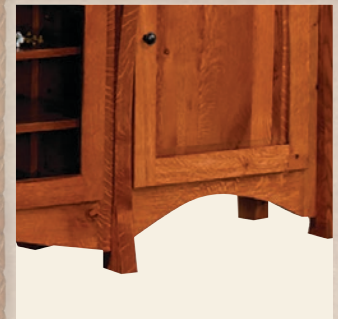

Curved Legs

Glass Adjustable Shelves

4 Tube Lights

2 Lights in Center, 1 Light on Each Side

Adjustable Shelf Above TV

TV Opening 47"W x 32"H

Master Bridge Door Detail

Master Bridge Base Detail