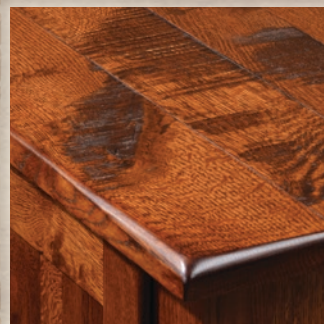

Barn Floor Rustic QSWO Detail